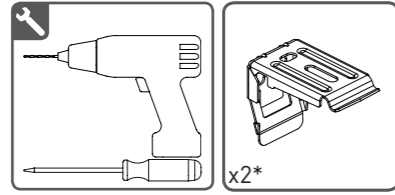

**EN TOP DOWN & TOP DOWN BOTTOM UP INSTRUCTIONS MANUAL**

Read the instructions carefully before assembling and using the product. Assembling process can be completed by non-professionals. For indoor use only.

TOP DOWN

\*Numbers of brackets may vary.

TOP DOWN BOTTOM UP

Safe by design means the hazards have been identified early in the design process to eliminate or minimise the risk of harm throughout the life of the product.